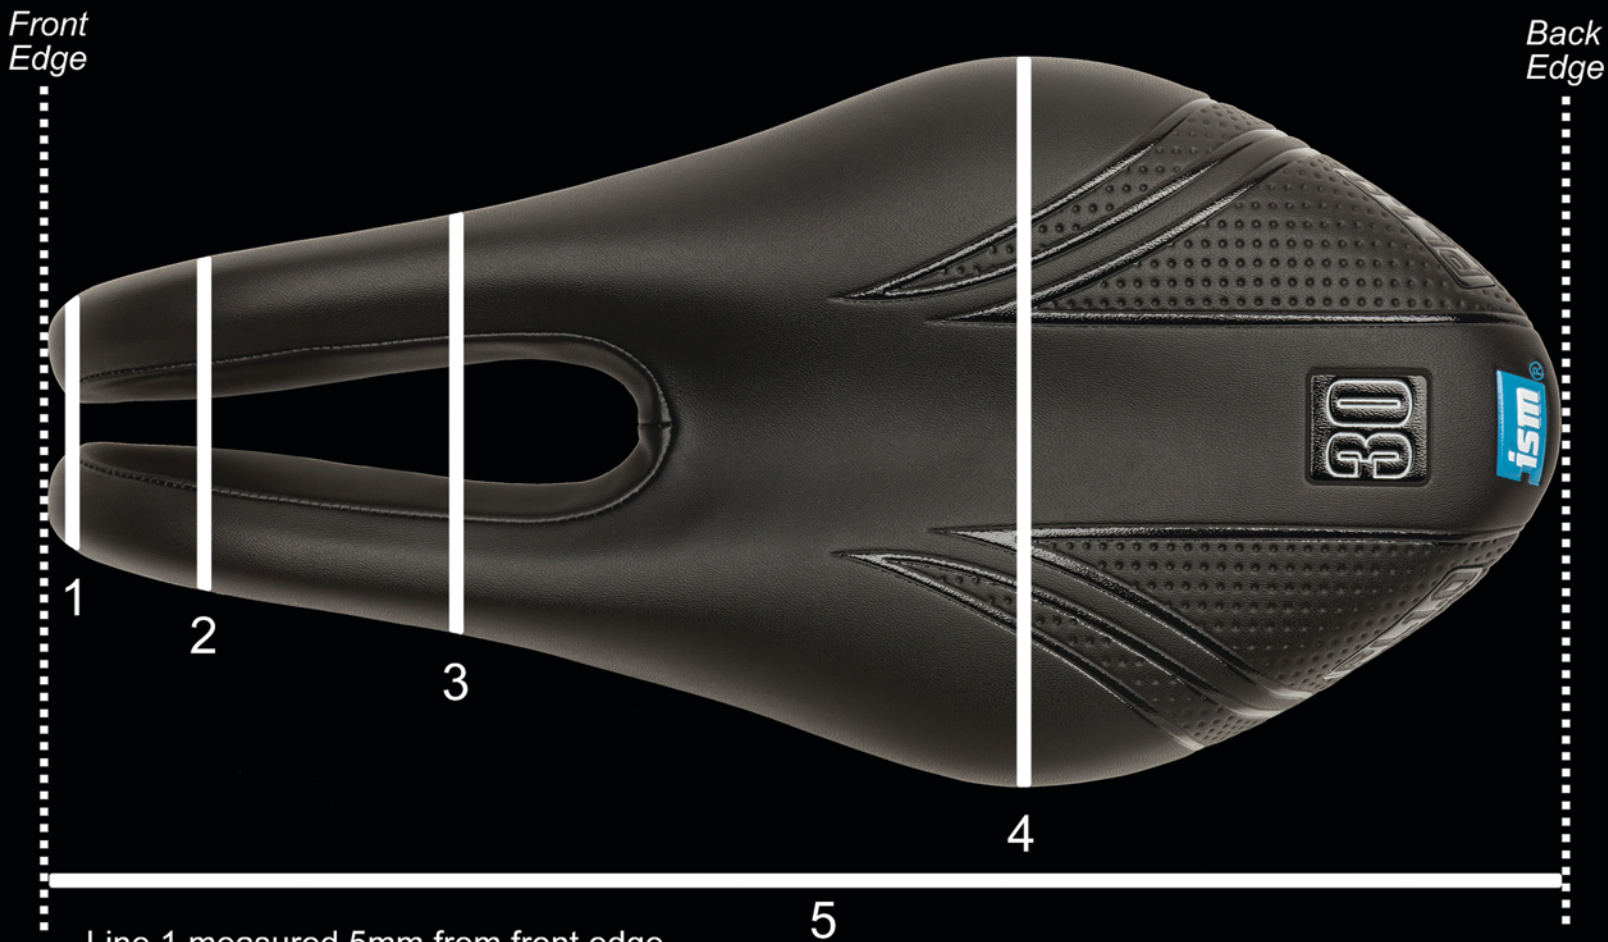

# Saddle Dimension Key - Performance Long

Line 1 measured 5mm from front edge  
 Line 2 measured 30mm from front edge  
 Line 3 measured 80mm from front edge  
 Line 4 = Maximum width of saddle  
 Line 5 = Saddle length

Saddle	1	2	3	4	5
PL 1.0	50	61	76	135	275
PL 1.1	53	63	80	135	275

\*All measurements in millimeters