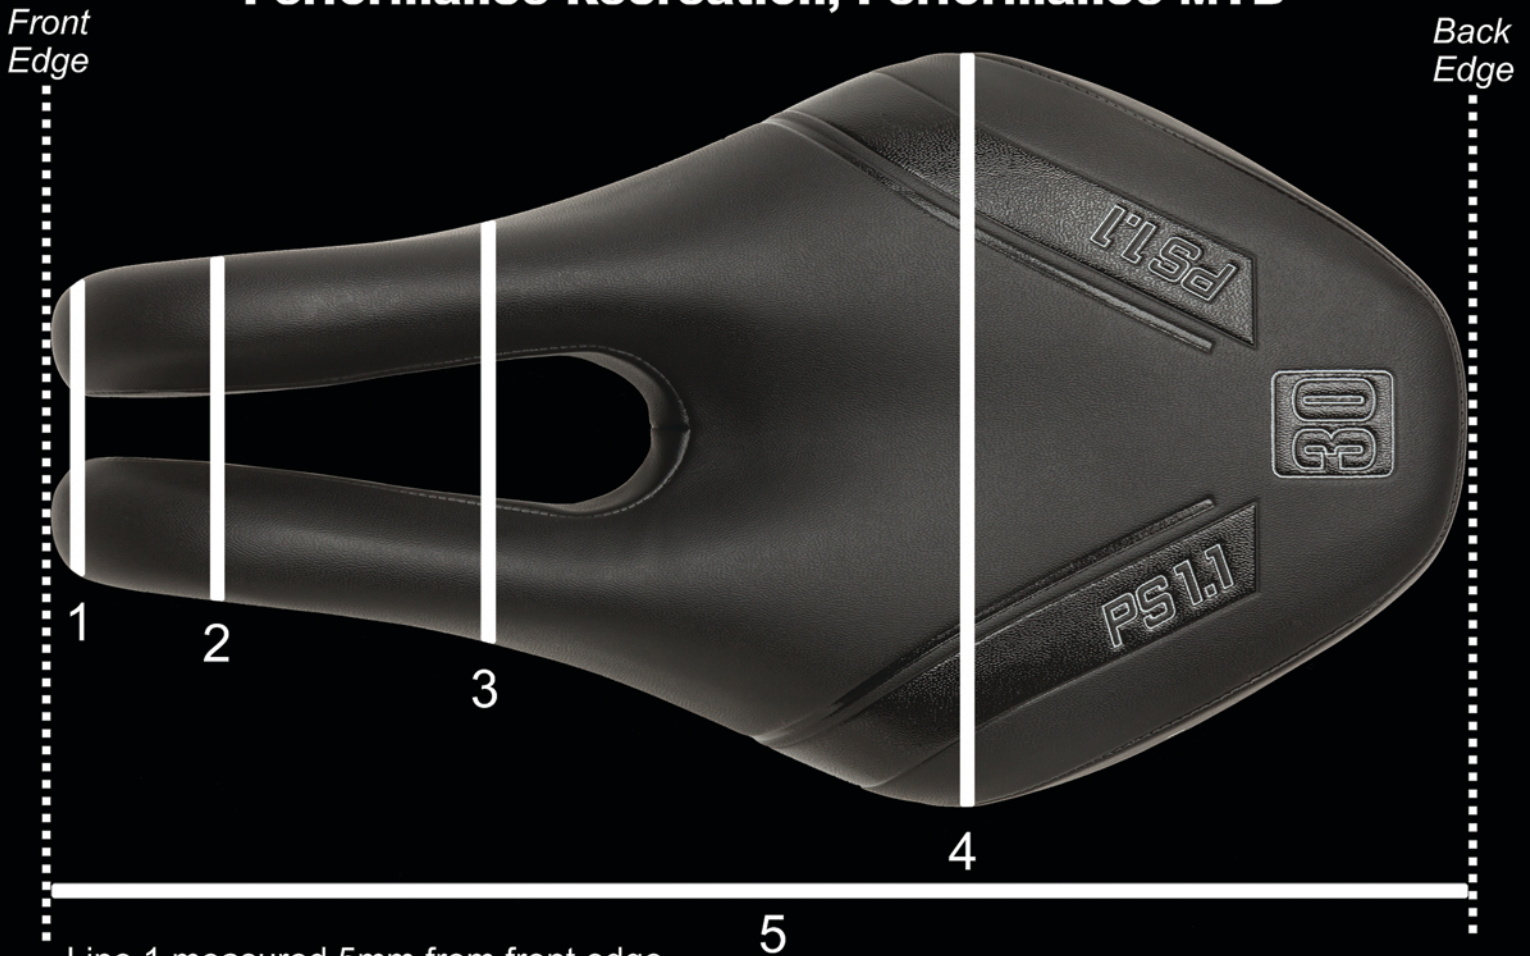

Saddle Dimension Key - Performance Short, Performance Recreation, Performance MTB

- Line 1 measured 5mm from front edge
- Line 2 measured 30mm from front edge
- Line 3 measured 80mm from front edge
- Line 4 = Maximum width of saddle
- Line 5 = Saddle length

Saddle	1	2	3	4	5
PS 1.0	59	65	79	130	250
PS 1.1	58	64	80	130	250
Road	55	62	77	130	245
PR 1.0	54	62	84	130	245
PR 2.0	56	64	83	130	250
PR 3.0	58	68	85	145	235
PM 2.0	56	63	81	130	260

*All measurements in millimeters